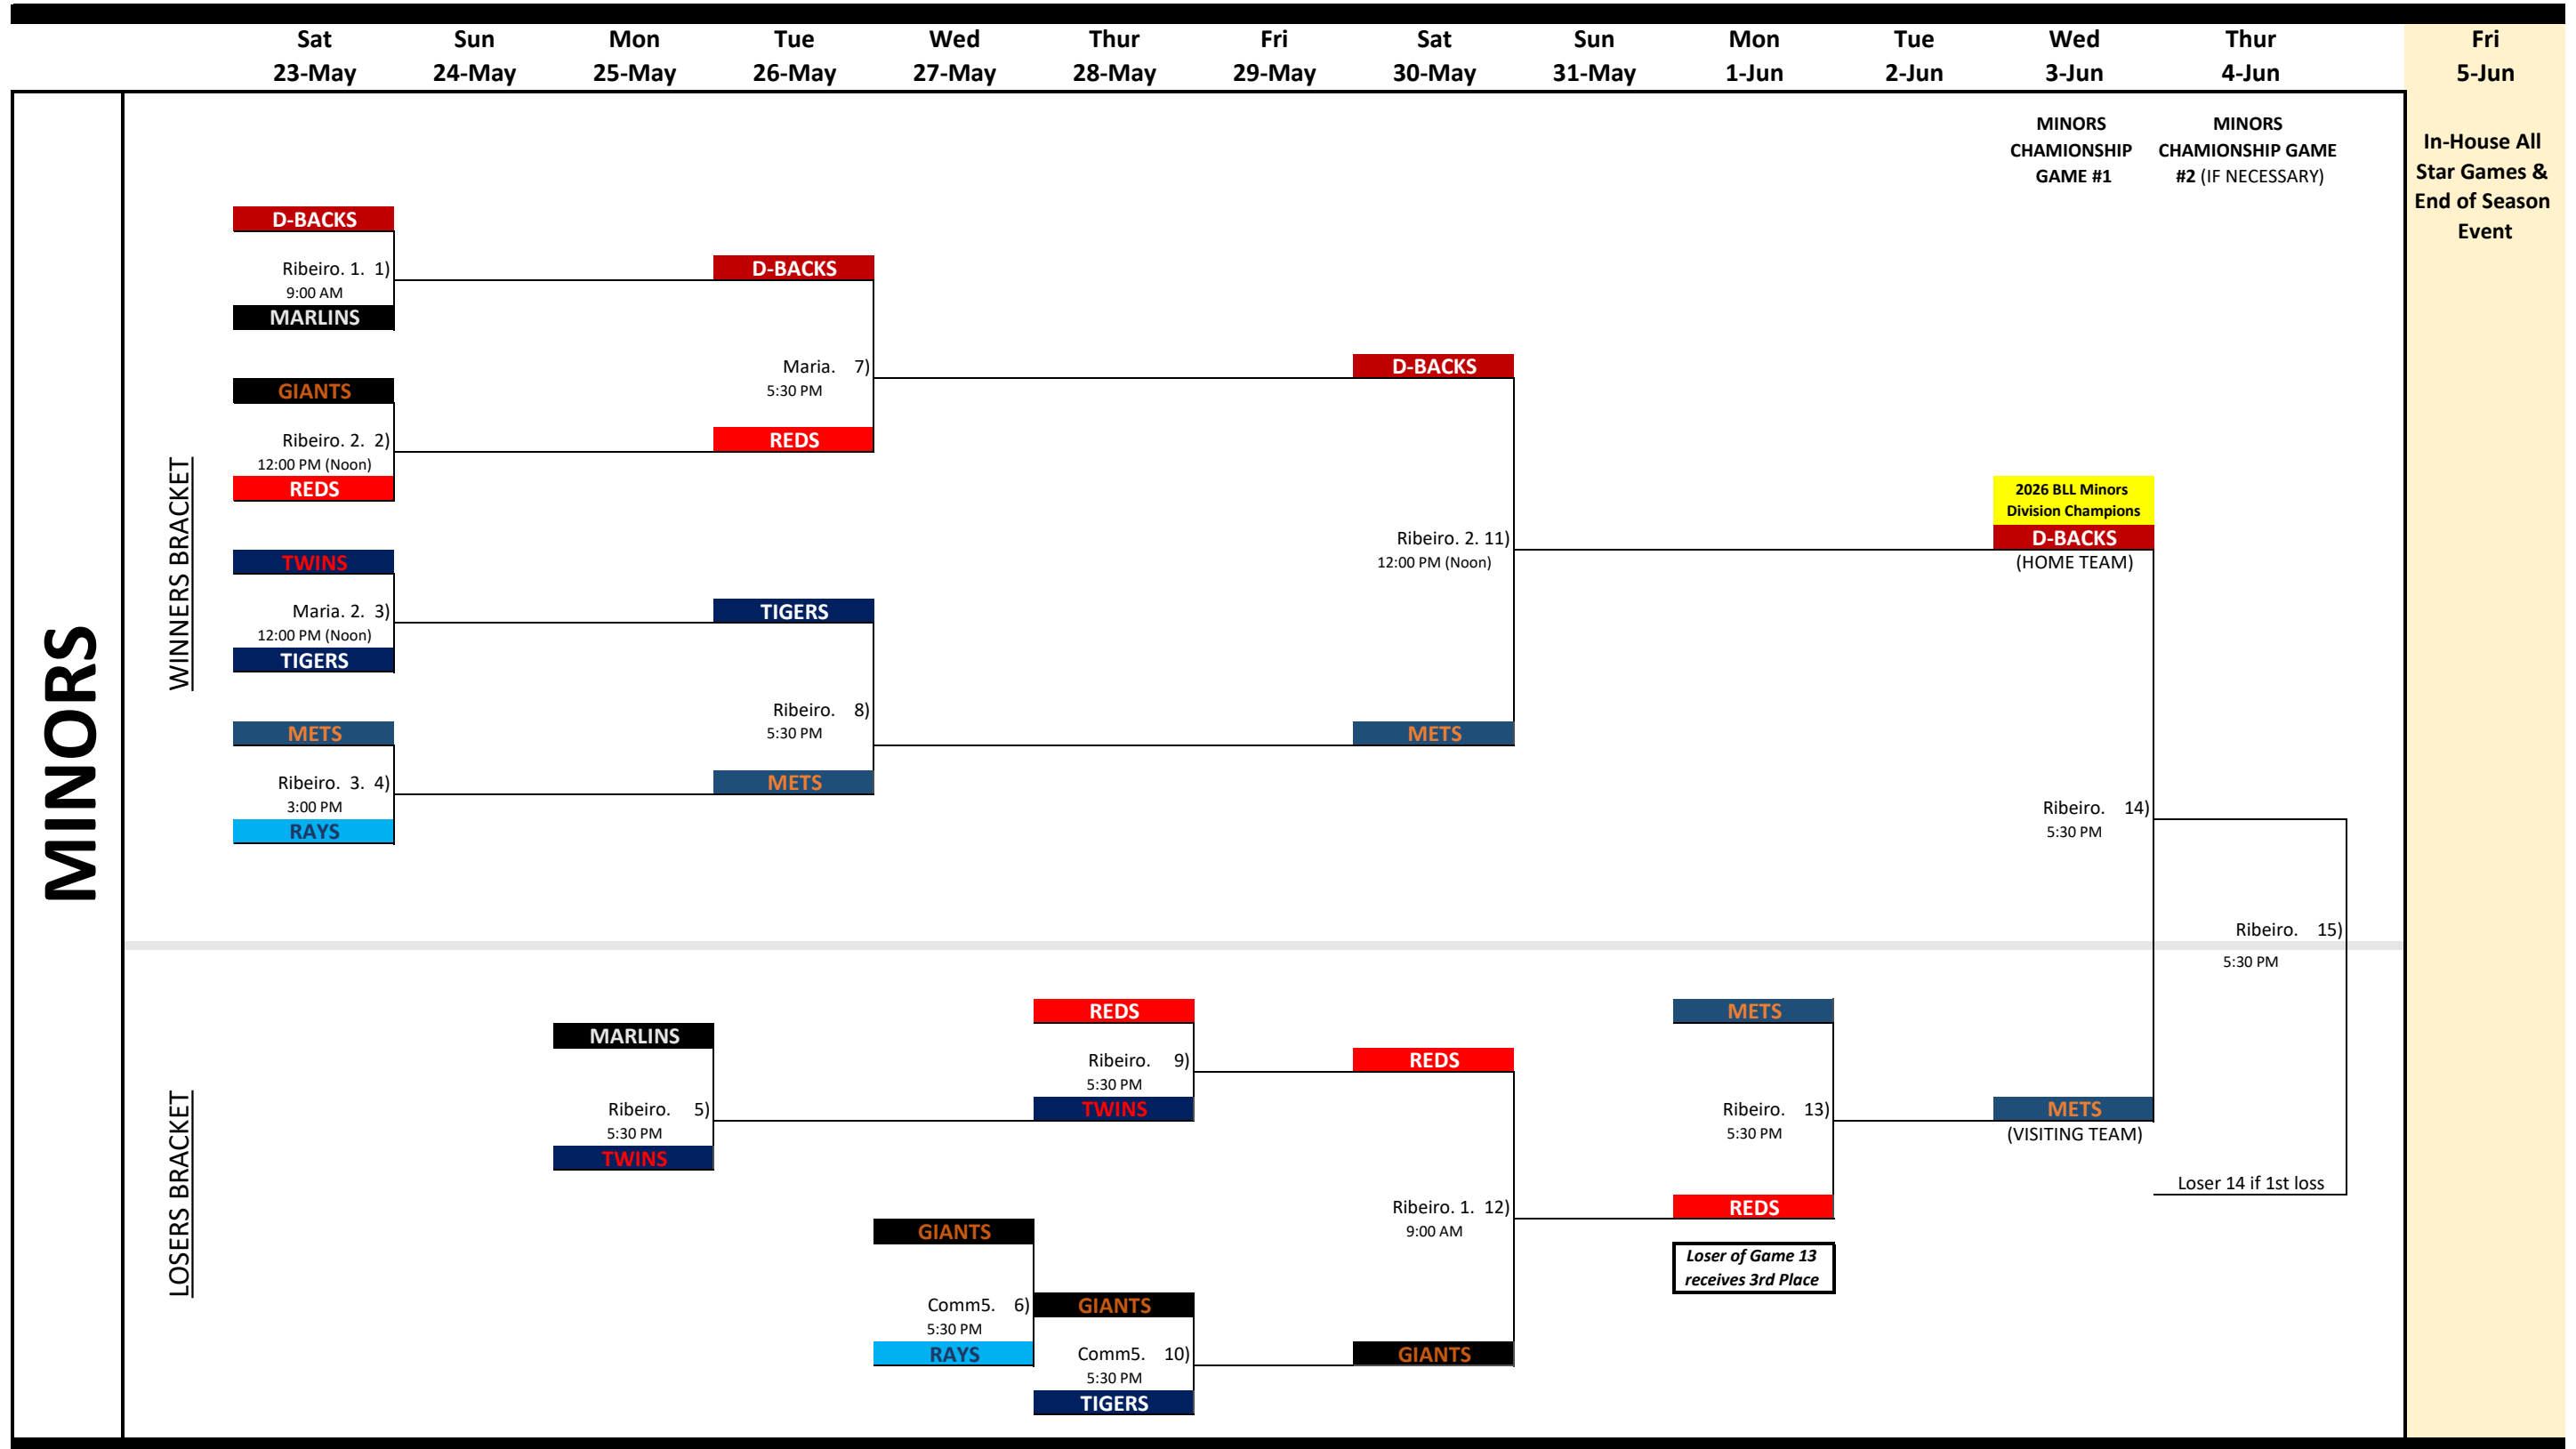

# Benicia Little League 2026 Spring Playoff Brackets

WINNERS BRACKET

LOSERS BRACKET

MINORS

HIGHER SEEDED TEAM IS HOME TEAM